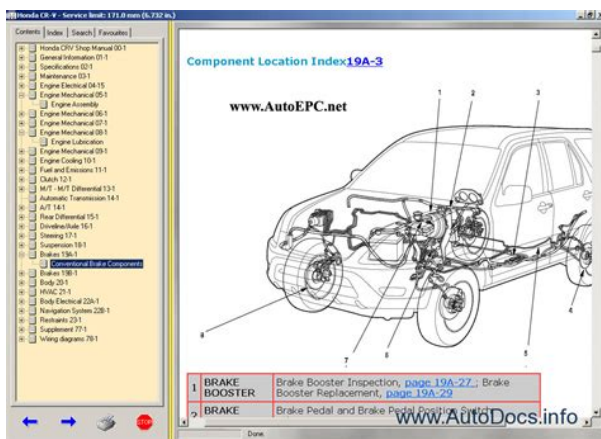

your expertise with your followers. By redirecting your social media traffic to your website, Scoop.it will also help you generate more qualified traffic and leads from your curation work. You can decide to make it visible only to you or to a restricted audience.

<https://www.thebiketube.com/acros-3m-1800-overhead-projector-manual>

Our suggestion engine uses more signals but entering a few keywords here will rapidly give you great content to curate. By using our website and services, you expressly agree to the placement of our performance, functionality and advertising cookies. Please see our Privacy Policy for more information. Update your browser for more security, comfort and the best experience for this site. Try Findchips PRO But there's more to the The MCPWR indicator lights green when power is being supplied. The BUSY indicator lights orange when the Memory Card is being accessed. Memory Card Power Supply Switch.

<https://www.agence-immotech.com/images/braille-lite-m40-manual.pdf>

<https://www.fvsspa.com/images/braille-apex-manual.pdf>