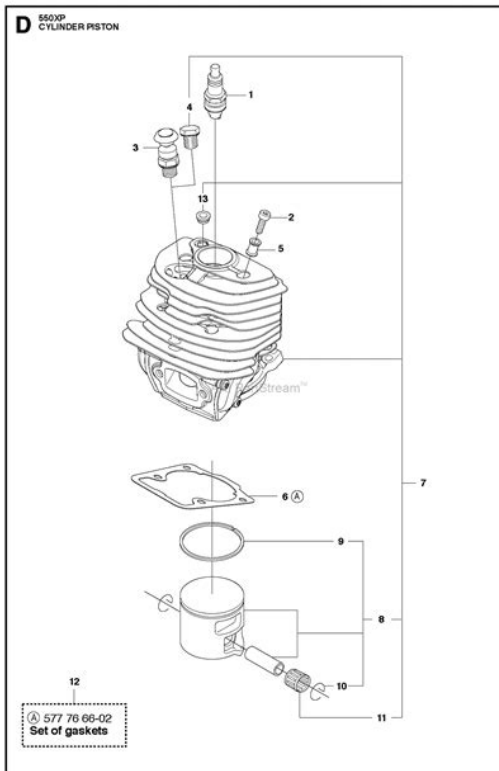

Well, what if you were able to see a piece of equipment before you purchased it. Not just a picture from the manufacturers website, but the actual piece of equipment you would receive. You can zoom in close to see the labels with the serial number or zoom out to see the overall condition of the equipment. Its like having the store come to you. InstraView Request Form To get started. 1. Fill in the request form below 2. Well send you an email letting you know exactly when your piece of equipment will be available for viewing Item to Inspect 808582 OMRON C200HAD003 Analog Input Module Error Please contact us to complete your request. Thank You! We will be contacting you shortly. You must have JavaScript enabled in your browser to utilize the functionality of this website. With robust contingency plans now in place it's business as usual at Northern Industrial. You can check our stock levels, delivery times and prices online, and our delivery partner, FedEx, is available for express UK and international deliveries. We take our responsibility to continue supporting manufacturing and vital supply chains during these exceptional circumstances very seriously. Since 1978 our aim has been to minimise downtime across industry, and never has this been more pertinent. We'll keep you updated with any developments and wish all our customers, partners and suppliers the very best during this challenging period. Due to the age of some of our obsolete items, original packaging seals may be broken. Our sales team are happy to confirm the status of the packaging before purchase. Items classed as new are backed up by Northern Industrial's renowned comprehensive 12month warranty. Peace of mind guaranteed! This means that all of the key serviceable components have been replaced with highquality new ones. The items are then cleaned, thoroughly tested and come with a full 12month warranty. <http://jagtapnursery.com/jagtap-nursery/upload/delonghi-microwave-oven-and-grill-manual.xml>