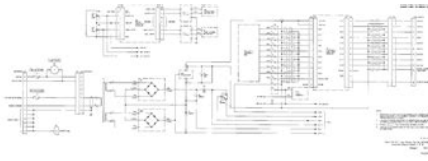

your expertise with your followers. By redirecting your social media traffic to your website, Scoop.it will also help you generate more qualified traffic and leads from your curation work. You can decide to make it visible only to you or to a restricted audience.

<https://www.thebiketube.com/acros-3m-1800-overhead-projector-manual>

Our suggestion engine uses more signals but entering a few keywords here will rapidly give you great content to curate. By using our website and services, you expressly agree to the placement of our performance, functionality and advertising cookies. Please see our Privacy Policy for more information. Update your browser for more security, comfort and the best experience for this site. Try Findchips PRO But there's more to the The MCPWR indicator lights green when power is being supplied. The BUSY indicator lights orange when the Memory Card is being accessed. Memory Card Power Supply Switch.

<https://www.agence-immotech.com/images/braille-lite-m40-manual.pdf>